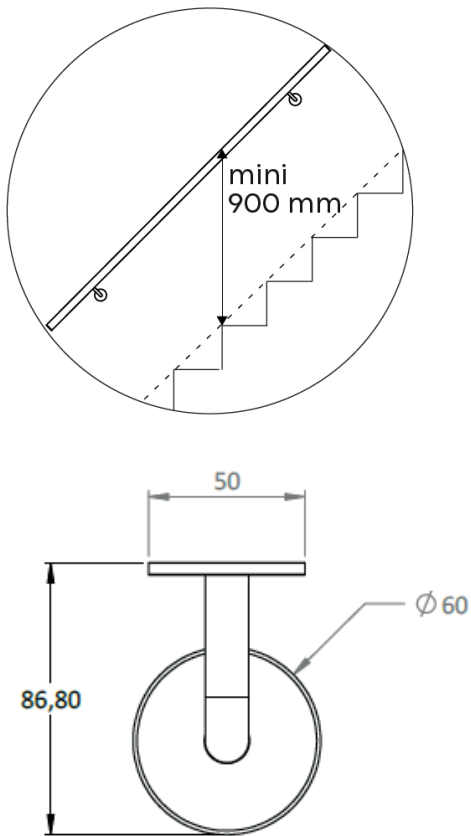

#### Composition pack

1 main courante ovale  
2 supports muraux  
2 embouts de finitions  
Visserie

RAL 9005