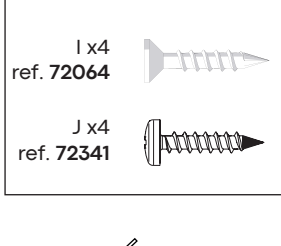

X1

≈ 30min

REF. 2015

3443440020158

FR
Eléments
d'emballage

www.kordodesign.com

GUIDE DE MONTAGE

2015_MAJ_20/04/2023