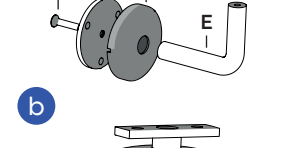

X1

≈ 30min

REF. 2015

3443440020158

FR
Eléments
d'emballage

www.kordodesign.com

GUIDE DE MONTAGE

2015_MAJ_20/04/2023