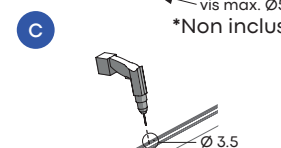

X1

≈ 30min

REF. 2015

3443440020158

FR
Eléments
d'emballage

www.kordodesign.com

GUIDE DE MONTAGE

2015_MAJ_20/04/2023