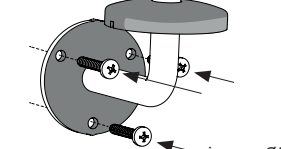

X1

≈ 30min

REF. 2015

3443440020158

FR
Eléments
d'emballage

www.kordodesign.com

GUIDE DE MONTAGE

2015_MAJ_20/04/2023